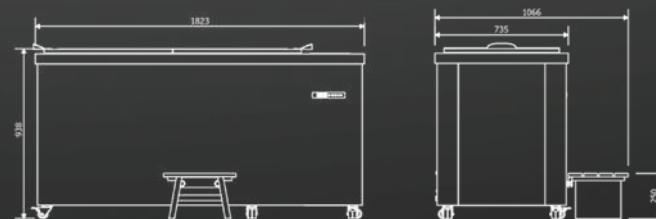

EQUIPMENT TECHNICAL SHEET

Find out about all of LOTI's most relevant technical specifications.

CHARACTERISTICS

Operating temperature (°C)	+0°C / +12°C
Voltage and frequency (V/Hz)	220-240/50
Tank dimensions (WxDxH (mm))	1300 x 572 x 700
Water capacity (l)	385
Protection class	IPX4
Energy consumption (kWh/24h) (*1)	1.41
Energy consumption (kWh/year) (*1)	515
Electric power (W)	185
Rated Current (A)	1.8
Water cooling time 20°C->3°C (h) (**)	24
Water resistant treated wood	✓
Customizable inner tank	✓
Customizable digital printing	✓
Insulated Cover	✓
Tap for easy draining and filling (***)	✓
Wooden access step	✓
Electronic thermostat	✓
Automatic UV and filter cleaning	✓
Wheels	✓

LOTI ICE BATH

OTHER OPTIONS

Stainless steel feet	Option
Outdoor cover	Option
Headrest pillow	Option
Voltage and Frequency 115V/60 Hz (**)	Option
Colors | Digital print	Option

DIMENSIONS (WITHOUT | WITH PACKAGING (mm))

Height with casters	940 / 1039
Width	1823 / 1900
Depth	735 / 817
Weight Net Gross (kg) (***)	110 - 130

(*1) Reference consumption for water stabilized at 4°C

(*2) Variable depending on ambient temperature

(*3) Can easily be connected to a garden hose

(*4) Empty device

*No need to read the instruction manual carefully