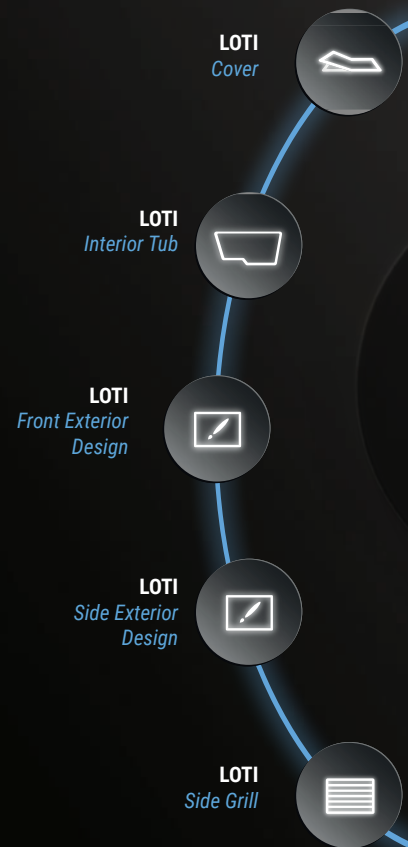

CUSTOMIZE YOUR LOTI

Creative freedom for a truly exclusive **LOTI**.
The possibility of screen printing directly on
the equipment with a personal
and customized design.