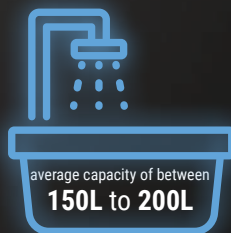

DID YOU KNOW THAT

SAVINGS & SUSTAINABILITY

KNOWING THAT...

...CONVENTIONAL BATHTUB