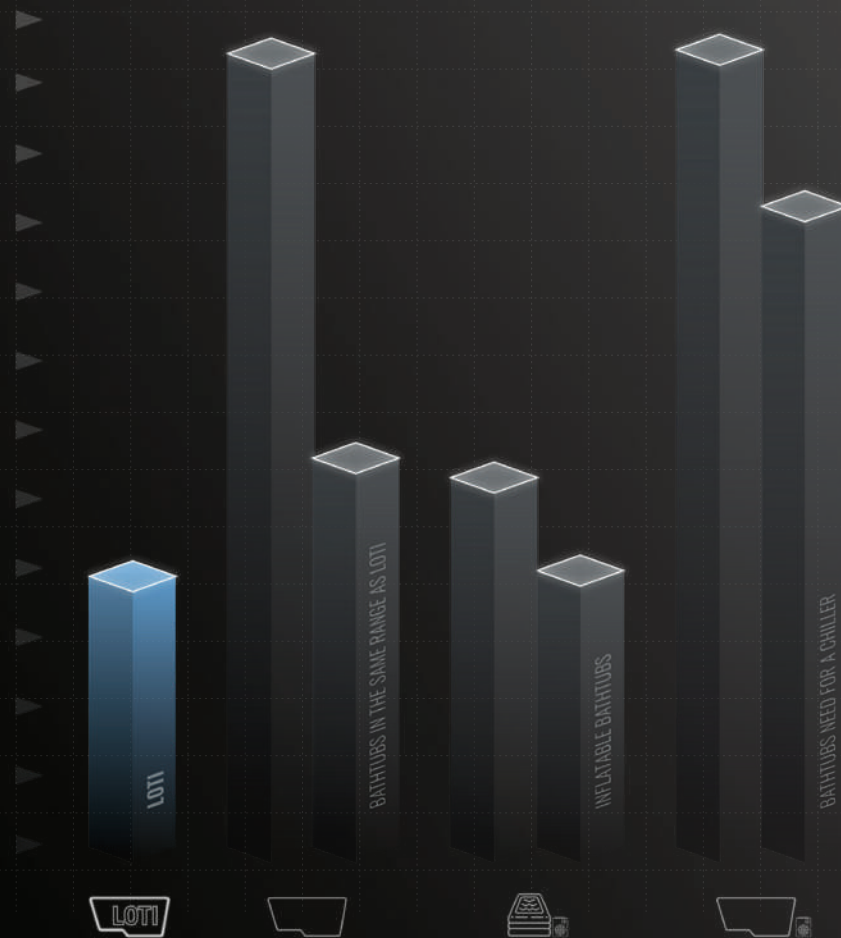

### Made in Portugal product

designed and developed in Portugal.

*BATHTUBS IN THE SAME RANGE AS LOTI*  
no need for a chiller

*INFLATABLE BATHTUBS*  
need for a chiller

*BATHTUBS*  
need for a chiller